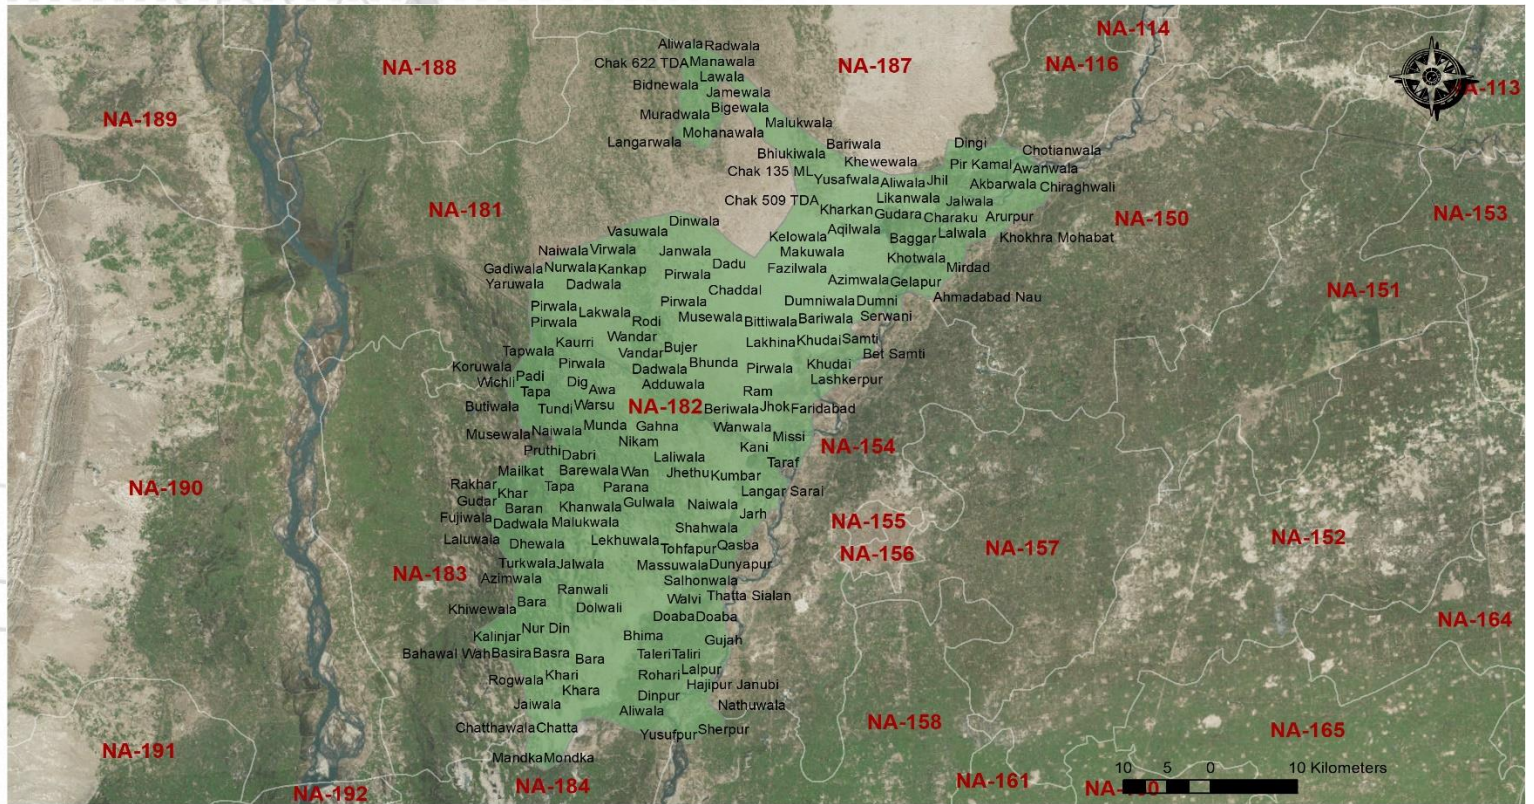

CONSTITUENCY PROFILE

NA-182 MUZAFFARGARH-II

PUNJAB

CONSTITUENCY
POPULATION

708,950

VOTER STATISTICS

Male

182,018

Female

152,635

Total

334,653

47%

of the total population
are registered as voters

POLLING STATIONS

70

Male

67

Female

158

Combined

295

Total

Number of polling stations where
registered voters exceed 1,200

AVERAGE VOTER
AT POLLING STATION

1,134

AVERAGE VOTER
AT POLLING BOOTH

457

LIST OF CONTESTING CANDIDATES

#	Name	Name of Political Party
1	Amaan Ullah	Independent
2	Imtiaz Hussain	Independent
3	Tehmina Dasti	Pakistan Tehreek-e-Insaf
4	Jamshed Ahmed	Pakistan Awami Raj
5	Hammad Nawaz Khan	Pakistan Muslim League (Nawaz)
6	Rana Mushtaq Ahmed	Independent
7	Syed Chiragh Ali Gilani	Tehreek-e-Labaik Pakistan
8	Qayoom Nawaz Khan	Independent
9	Muhammad Hussain	Independent
10	Muhammad Kashif Fareed	Independent
11	Muhammad Naeem Akhtar	Independent
12	Muhammad Yaseen	Independent
13	Muhammad Yousif	Independent
14	Mahar Irshad Ahmad Khan	Pakistan Peoples Party Parliamentarians
15	Mehnaz Saeed	Independent
16	Nawab Zada Muhammad Ahmed Khan Babar	Independent